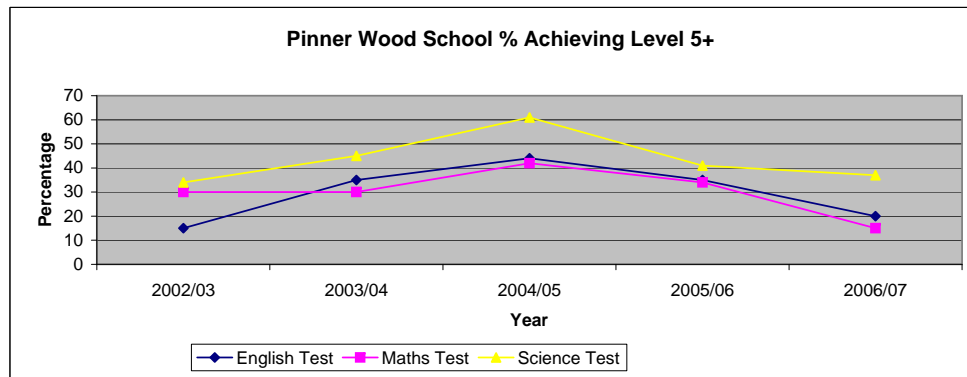

Attachment 4

Pinner Wood School prior to and after amalgamation KS2 results

	Co hort	English Test		Maths Test		Science Test	
		% Level 4+	% Level 5+	% Level 4+	% Level 5+	% Level 4+	% Level 5+
2002/03	87	82	15	72	30	85	34
2003/04	88	88	35	72	30	90	45
2004/05	85	86	44	85	42	92	61
2005/06	83	84	35	74	34	88	41
2006/07	59	78	20	66	15	86	37